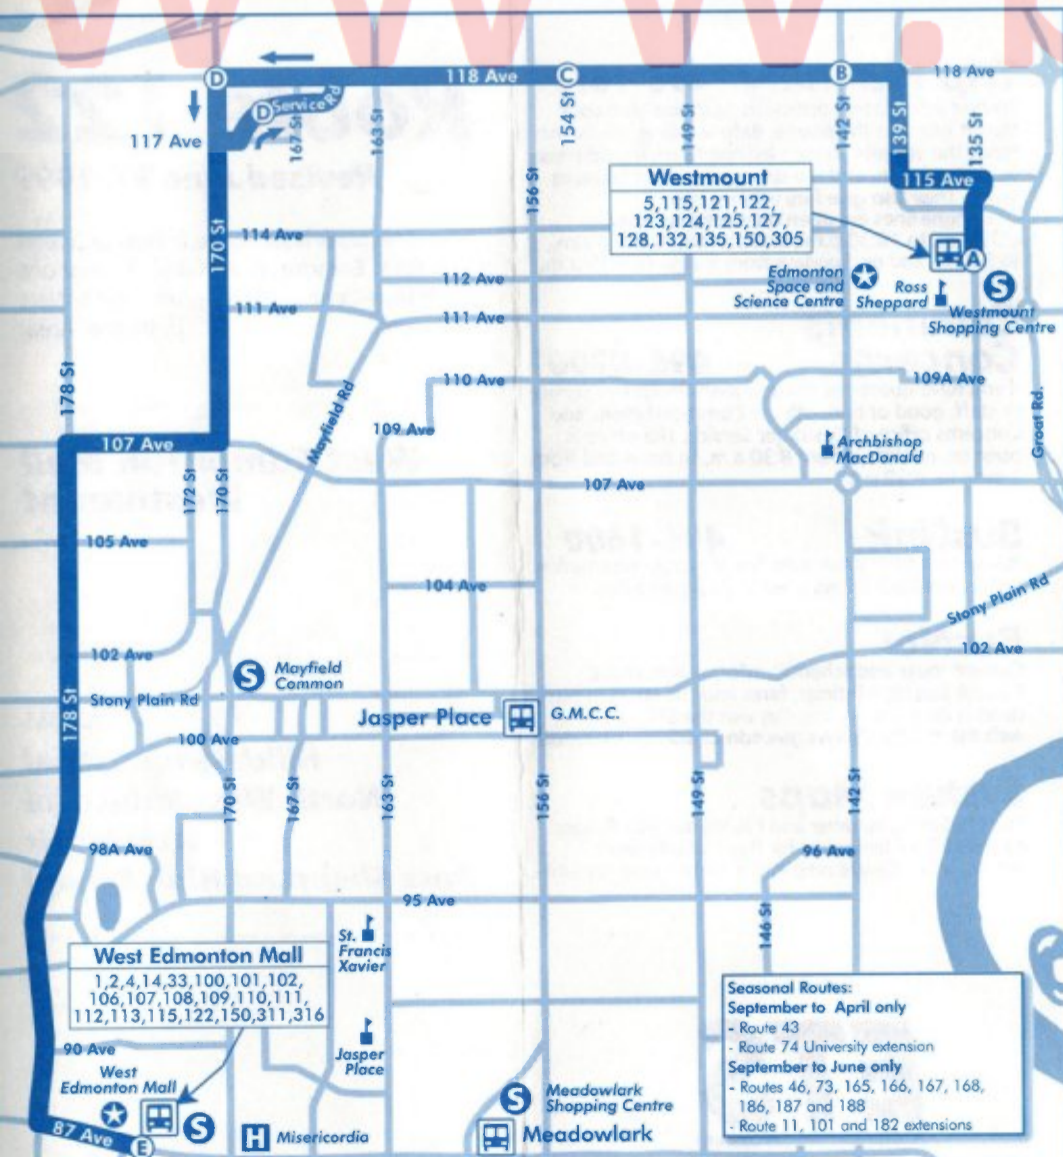

## System Maps

The ETS Spring/Summer and Fall/Winter Ride Guides contain full system maps for Day and Late Night service, a City Centre map and a route frequency table.

# Route 122

Revised June 27, 1999

This peak hour route travels between West Edmonton Mall and Westmount Transit Centres, serving the North West Industrial Area.

**West Edmonton Mall**  
**Westmount**

VIA:  
**Hilldale Industrial**  
**North West Industrial**  
**Woodcroft**  
**Ross Sheppard High School**

## 122 Weekday Schedule

	Westmount Transit Centre Depart Northbound	142 Street 118 Avenue Westbound	154 Street 118 Avenue Westbound	170 Street 118 Avenue Southbound	West Edmonton Mall Transit Centre Arrive Westbound	West Edmonton Mall Transit Centre Depart Westbound	170 Street 118 Avenue Service Rd Eastbound	154 Street 118 Avenue Eastbound	142 Street 118 Avenue Eastbound	Westmount Transit Centre Arrive Northbound
	A	B	C	D	E	E	D	C	B	A
AM	6:09	6:13	6:17	6:21	6:39	6:43	7:00	7:04	7:10	7:17
	6:39	6:43	6:47	6:51	7:09	7:13	7:30	7:34	7:40	7:47
	7:09	7:13	7:17	7:21	7:39	7:43	8:00	8:04	8:10	8:17
	7:39	7:43	7:47	7:51	8:09	8:13	8:30	8:34	8:40	8:47
	8:09	8:13	8:17	8:21	8:39	8:43	9:00	9:04	9:10	9:17
	8:39	8:43	8:47	8:51	9:09	9:13	9:30	9:34	9:40	9:47
	9:09	9:13	9:17	9:21	9:39					
PM			2:18	2:22	2:39	2:43	3:01	3:05	3:11	3:18
			2:48	2:52	3:09	3:13	3:31	3:35	3:41	3:48
	3:09	3:14	3:18	3:22	3:39	3:43	4:01	4:05	4:11	4:18
	3:39	3:44	3:48	3:52	4:09	4:13	4:31	4:35	4:41	4:48
	4:09	4:14	4:18	4:22	4:39	4:43	5:01	5:05	5:11	5:18
	4:39	4:44	4:48	4:52	5:09	5:13	5:31	5:35	5:41	5:48
	5:09	5:14	5:18	5:22	5:39	5:43	6:01	6:05	6:11	6:18
	5:39	5:44	5:48	5:52	6:09					

# Route 122 Peak Hours Only

Map revised Aug. 29, 1999

- Basic Route
- Route Extension  
Refer to Schedule for Route times
- Express Service  
Stops as Indicated
- Transit Centre
- LRT & Transit Centre
- Timing Point
- Transit Information
- Park 'N Ride
- Shopping Centre
- Hospital
- High School
- Major Attraction