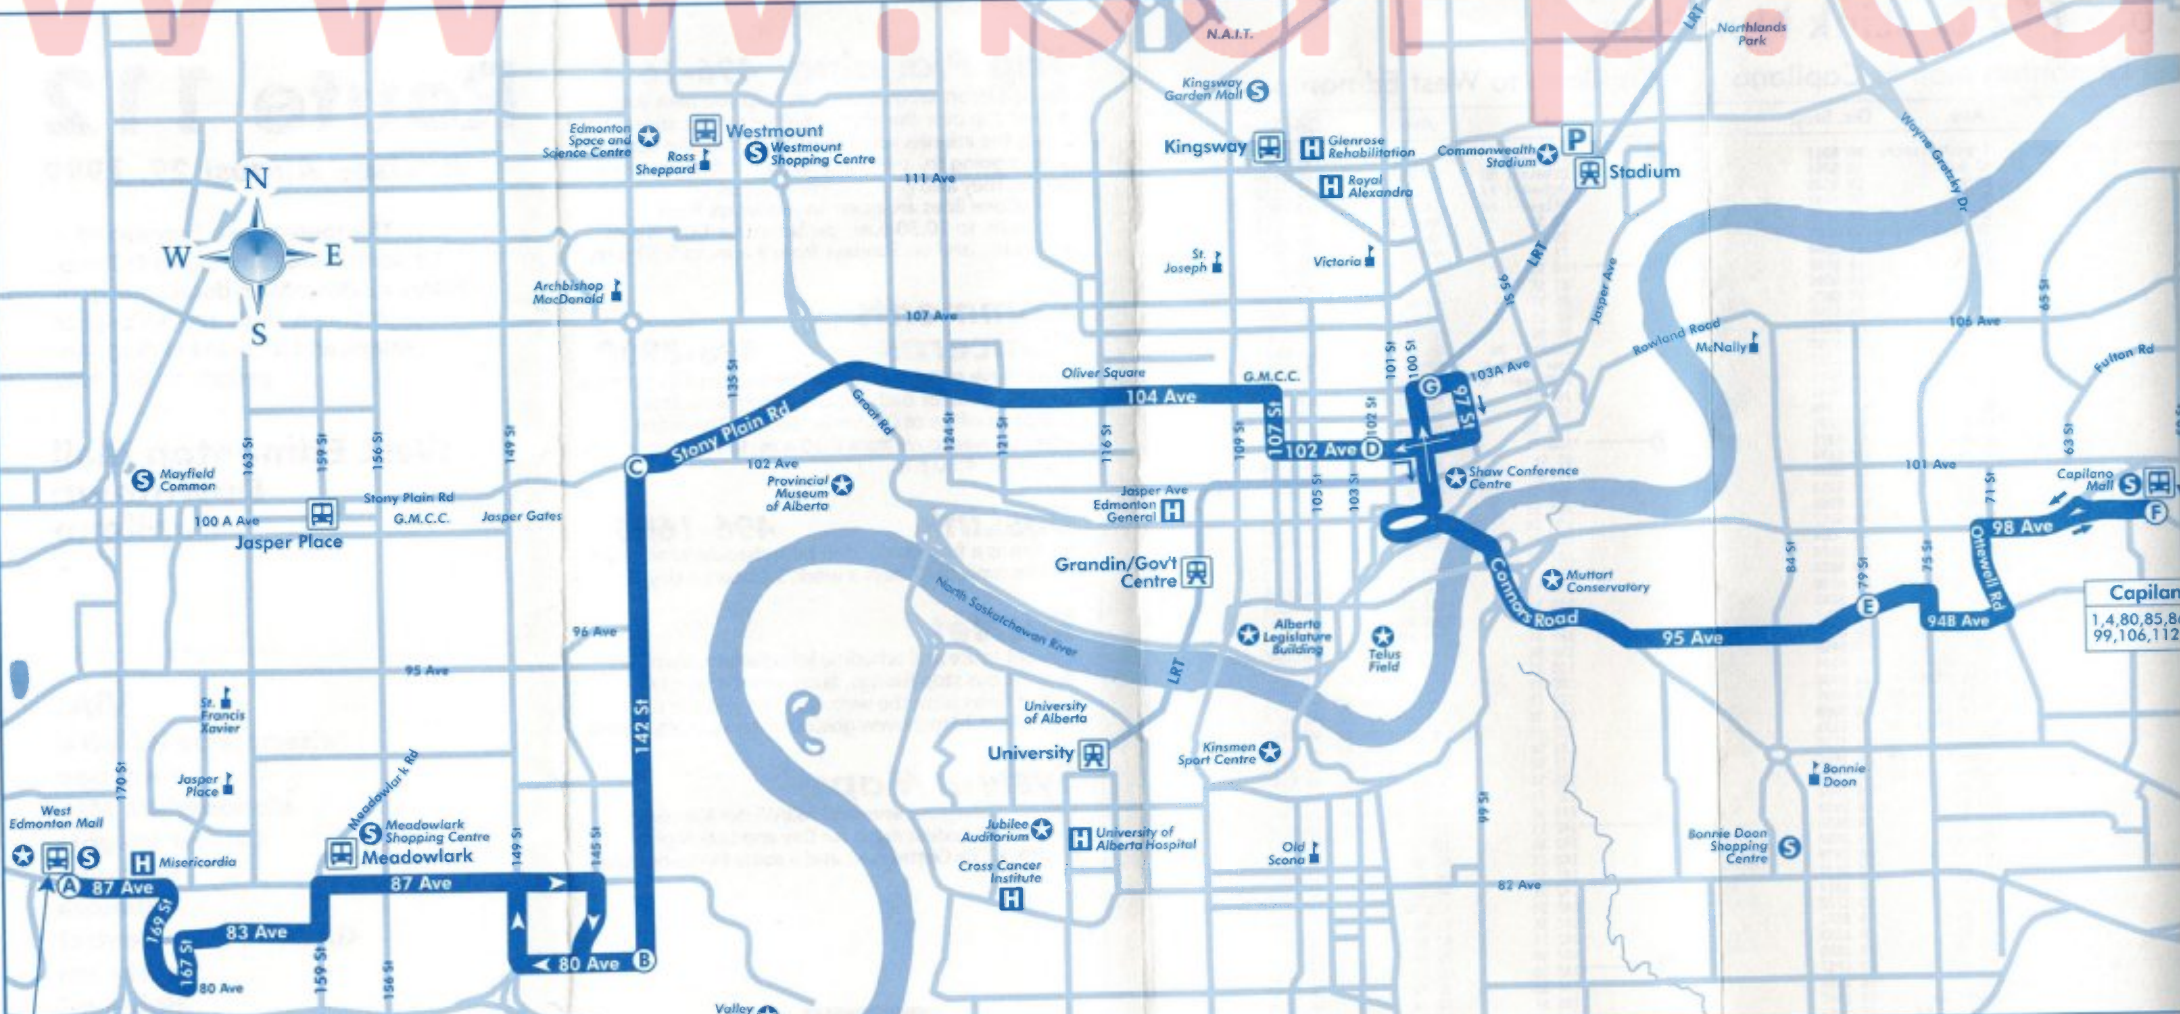

System Maps

The ETS Spring/Summer and Fall/Winter Ride Guides contain full system maps for Day and Late Night service, a City Centre map and a route frequency table.

ETS

Edmonton Transit System
Owned and Operated by the City of Edmonton

Route 112

Revised August 29, 1999

This route travels between West Edmonton Mall and Capilano Transit Centres via Downtown during a.m./p.m. peak time periods and middays on weekdays, and a.m. and midday time periods on Saturday.

West Edmonton Mall Downtown Capilano

VIA:

- Misericordia Hospital
- Elmwood
- Meadowlark Mall
- Laurier Heights
- Parkview
- Glenora
- G.M.C.C. (City Centre)
- Strathearn
- Holyrood
- Ottewell

BusLink: Available 24 hours; automated schedule information; via touch-tone phone. Dial 496-1600, enter your BusLink code.

West Edmonton Mall
1, 2, 4, 14, 33, 100, 101, 102, 106, 107, 108, 109, 110, 111, 112, 113, 115, 122, 150, 311, 316

Seasonal Routes:
September to April only
- Route 43
- Route 74 University extension
September to June only
- Routes 46, 73, 165, 166, 167, 168, 186, 187 and 188
- Route 11, 101 and 182 extensions