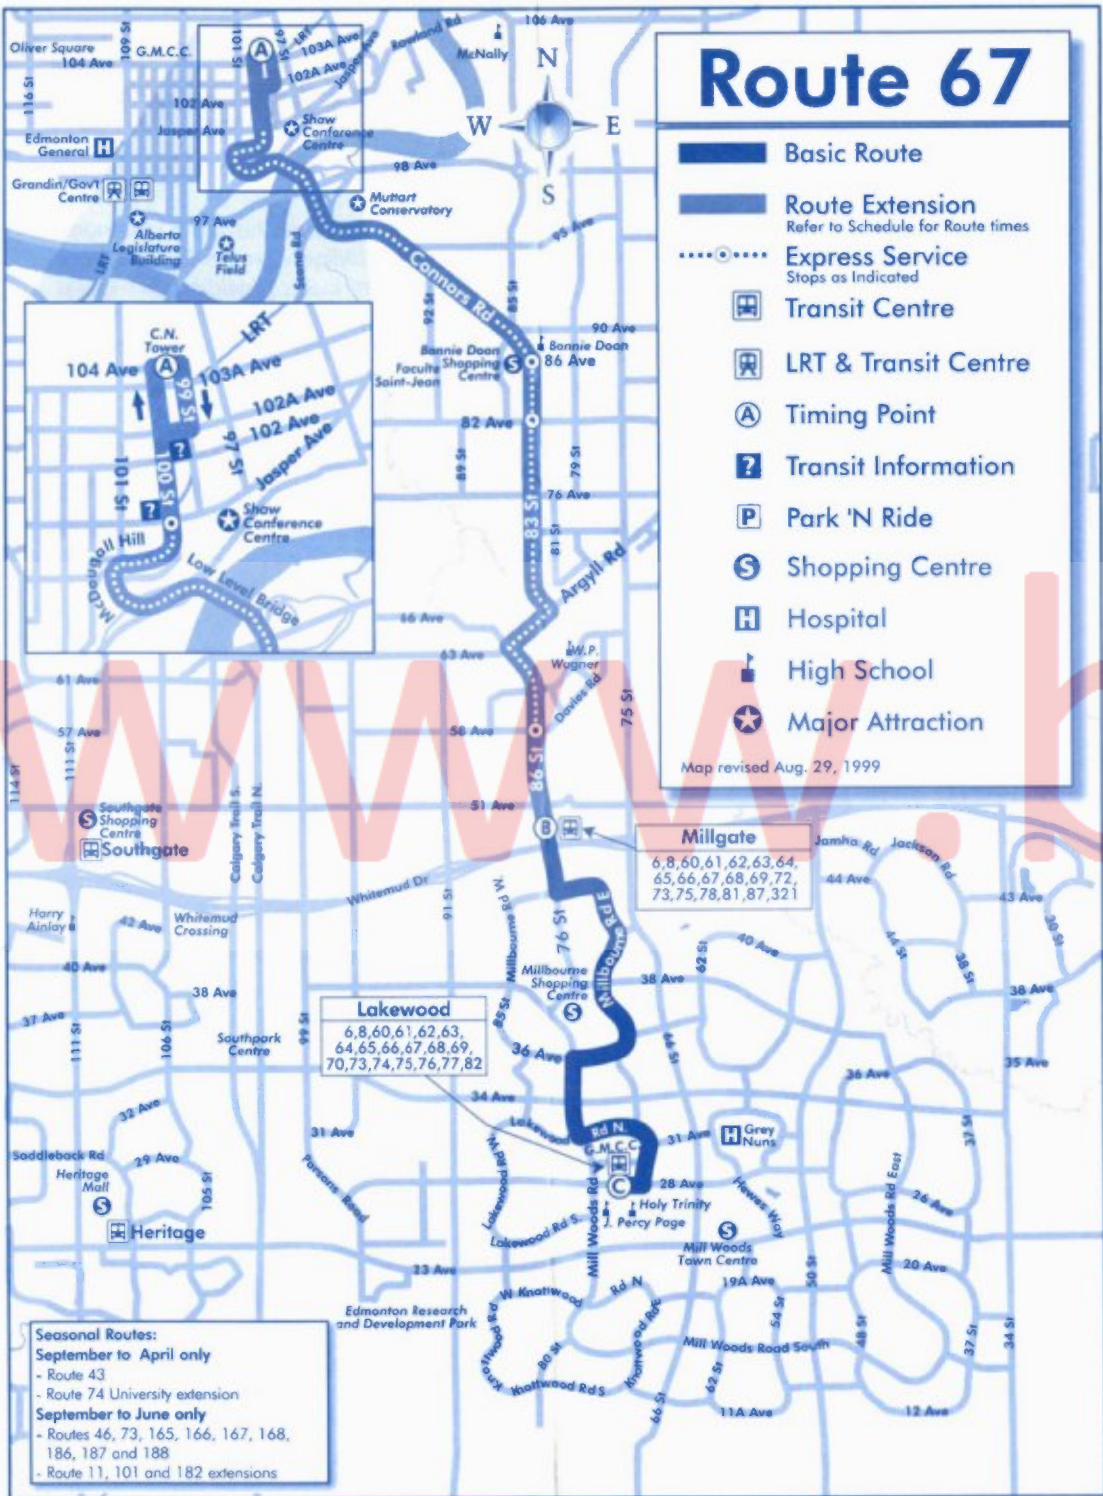

System Map

The ETS Spring/Summer and Fall/Winter Ride Guides contain full system maps for Day and Late Night service, a City Centre map and a route frequency table.

Route 67

Revised August 29, 1999

This route travels between Lakewood and Millgate Transit Centres, with selected buses providing an express extension from Millgate to Downtown during a.m. and p.m. peak time periods.

**Lakewood
Millgate
Downtown**

VIA:

J.P. Page/Holy Trinity High Schools

Mill Woods Recreation Centre

G.M.C.C. (Mill Woods)

Lee Ridge

Bonnie Doon

Bonnie Doon High School

ETS

Edmonton Transit System

Owned and Operated by the City of Edmonton

67 Weekday Schedule

	CN Tower Depart Eastbound A	Millgate Transit Centre Arrive Eastbound B	Millgate Transit Centre Depart Eastbound B	Lakewood Transit Centre Arrive Eastbound C	Lakewood Transit Centre Depart Eastbound C	Millgate Transit Centre Arrive Eastbound B	Millgate Transit Centre Arrive Eastbound B	Millgate Transit Centre Depart Eastbound B	CN Tower Arrive Eastbound A
AM					5:45	5:57			
			6:02	6:14	6:15	6:27			
			6:32	6:44	6:45				
			7:00	7:12	7:15				
			7:30	7:42	7:45				
			8:00	8:12	8:15				
			8:29	8:41	8:44	8:56			
			8:59	9:11	9:14	9:26			
			9:29	9:41	9:44	9:56			
			9:59	10:11	10:14	10:26			
			10:29	10:41	10:44	10:56			
			10:59	11:11	11:14	11:26			
			11:29	11:41	11:44	11:56			
			11:59	12:11	12:14	12:26			
			12:29	12:41	12:44	12:56			
			12:59	1:11	1:14	1:26			
			1:29	1:41	1:44	1:56			
			1:59	2:11	2:14	2:26			
		2:29	2:41	2:44	2:56				
		2:59	3:11	3:14	3:26				
		3:27	3:39	3:41	3:53				
	3:37	3:57	3:58	4:09	4:11	4:23			
	4:07	4:27	4:28	4:39	4:41	4:53			
			4:57	5:09	5:11	5:23			
			5:27	5:39	5:41	5:53			
			6:00	6:12					
		6:45	6:57		6:30	6:42			
		7:45	7:57		7:30	7:42			
		8:45	8:57		8:30	8:42			
		9:45	9:57		9:30	9:42			
PM									