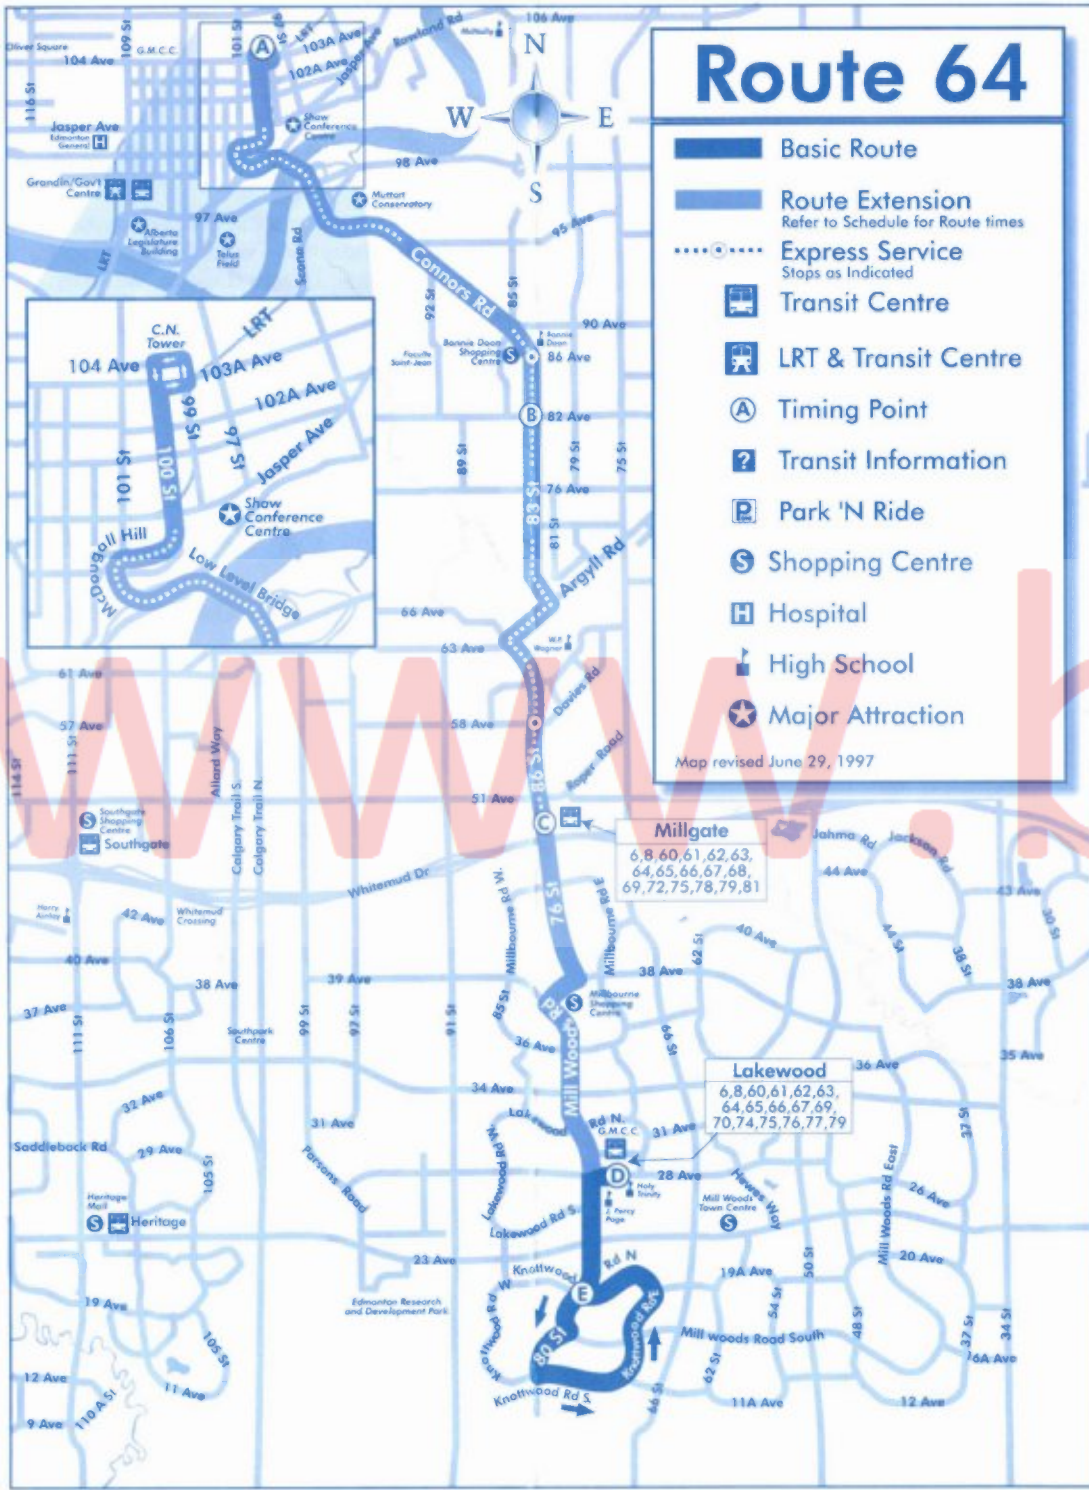

ETS

Edmonton Transit System
Owned and Operated by the City of Edmonton

<http://www.gov.edmonton.ab.ca/transit>

Route 64

Starts June 29

This route connects the East Knottwood neighbourhood with the Lakewood Transit Centre. During the a.m. and p.m. peak time periods selected buses extend to Millgate Transit Centre where they begin express service to Downtown.

**East Knottwood
Lakewood
Millgate
Downtown**

VIA:

**J.P. Page/Holy Trinity High
Schools
Mill Woods Recreation
Centre
G.M.C.C. (Mill Woods)
Millbourne Mall
Bonnie Doon
Bonnie Doon High School**

Route 64

- Basic Route
- Route Extension
Refer to Schedule for Route times
- Express Service
Stops as Indicated
- Transit Centre
- LRT & Transit Centre
- Timing Point
- Transit Information
- Park 'N Ride
- Shopping Centre
- Hospital
- High School
- Major Attraction

Map revised June 29, 1997

64 Weekday Schedule

	A	B	C	D	E	D	C	B	A
AM									
CN Tower Depart Westbound									
83 Street Southbound									
86 Street Millgate Southbound									
Lakewood Transit Centre Arrive Eastbound									
Lakewood Transit Centre Depart Eastbound									
Mill Woods Road Northbound									
Mill Woods Road Southbound									
Lakewood Transit Centre Arrive Eastbound									
Lakewood Transit Centre Depart Eastbound									
86 Street Millgate Northbound									
83 Street Northbound									
CN Tower Arrive Westbound									
PM									
3:07	3:20	3:27	3:37	3:41	3:45	3:55	4:01		
3:37	3:50	3:57	4:07	4:11	4:15	4:25	4:31		
4:07	4:20	4:27	4:37	4:41	4:45	4:55	5:01		
4:37	4:50	4:57	5:07	5:11	5:15	5:25	5:31	G	
5:07	5:20	5:27	5:37	5:41	5:45	5:55	6:01	G	
5:37	5:50	5:57	6:07	6:11	6:15	6:25	6:31	G	
6:07	6:20	6:27	6:37	6:41	6:45	6:55	7:01		
				7:16	7:20	7:29	7:34		
				7:46	7:50	7:59	8:04		
				8:16	8:20	8:29	8:34		
				8:46	8:50	8:59	9:04		
				9:16	9:20	9:29	9:34		
				9:46	9:50	9:59	10:04	G	