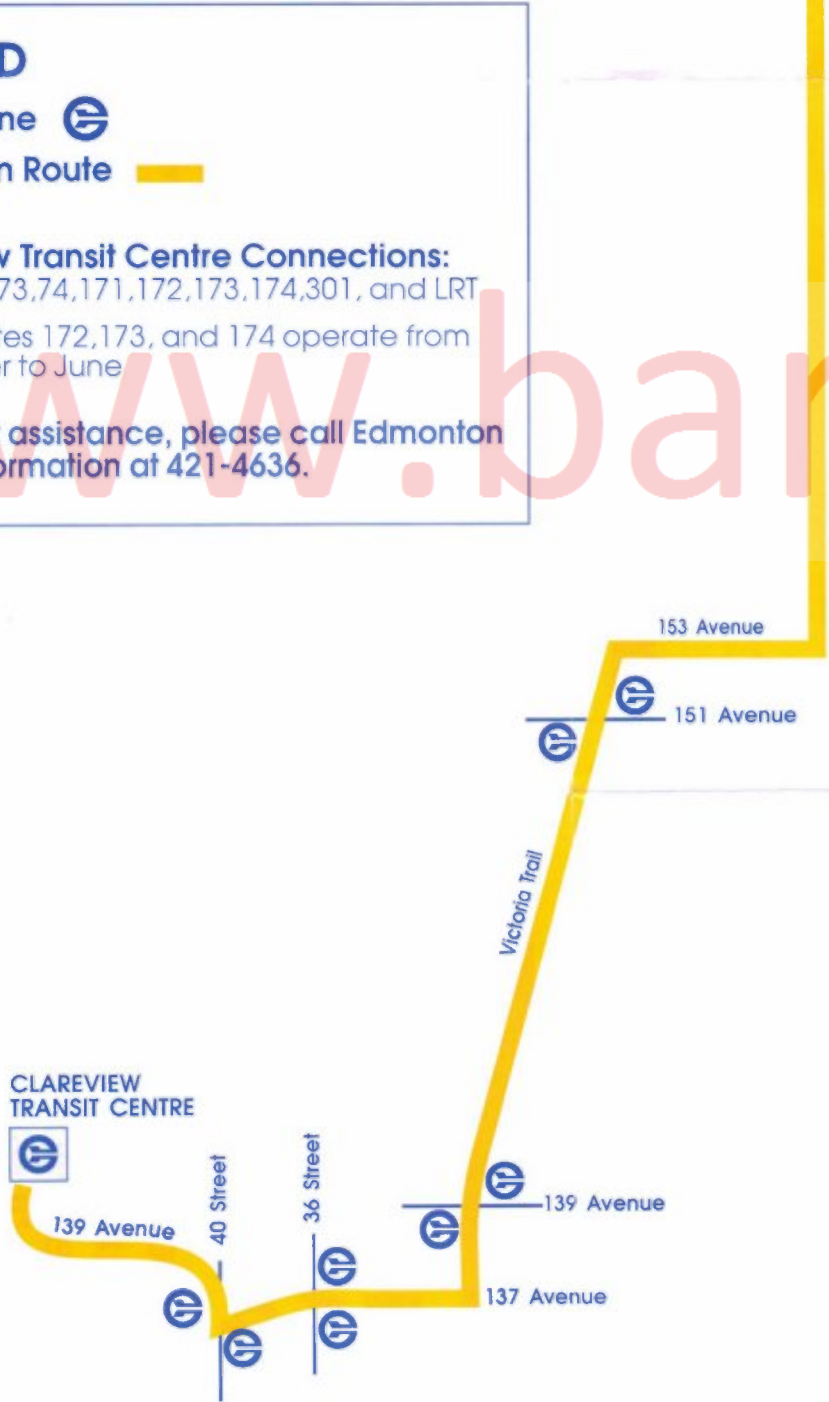

LEGEND

Transit Zone

Evergreen Route

Clareview Transit Centre Connections:
Routes 72,73,74,171,172,173,174,301, and LRT

Note: Routes 172,173, and 174 operate from September to June

For further assistance, please call Edmonton Transit Information at 421-4636.