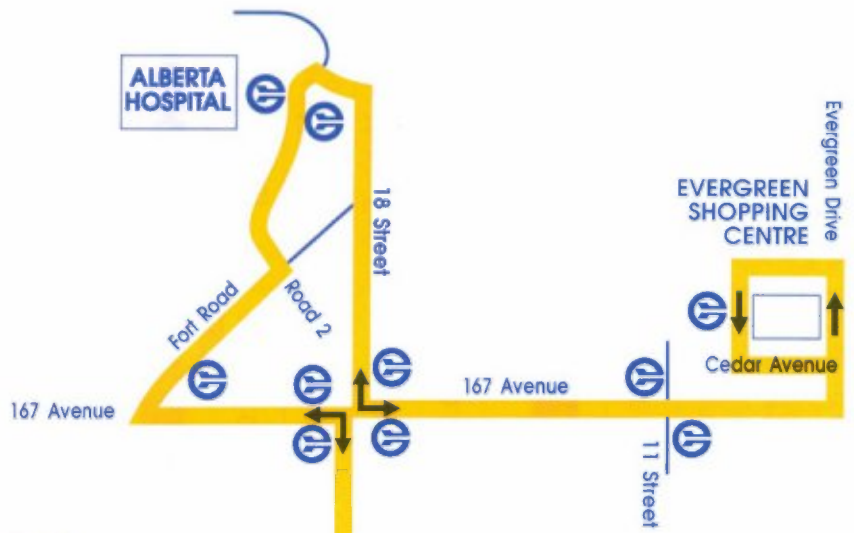

LEGEND

Transit Zone

Evergreen Route

Clareview Transit Centre Connections:
Routes 72,73,74,171,172,173,174,301, and LRT

Note: Routes 172,173, and 174 operate from September to June

For further assistance, please call Edmonton Transit Information at 421-4636.

www.barp.ca